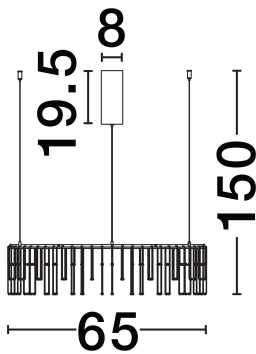

NOVA LUCE

PRODUCT DATASHEET

Version: 001

PRODUCT PHOTOGRAPH

TECHNICAL DRAWING

GENERAL INFORMATION

Product Code	9186974
Collection	Indoor
Product Category	Suspension
Product Family	Stellar
Mounting Location	Wall
Application Environment	Indoor
Specifications	N/A

DIMENSION & WEIGHT

LxWxH (cm)	D: 65 H: 150
Cut Out (cm)	N/A
Weight (Kgr)	1.7

MATERIAL & COLOR

Product Color	Gold
Body Material	Copper & Aluminium

APPLICATION & MOUNTING

Ambient Working Temp.	Max 45°C
Type of Protection	IP20
Dimmable	Yes
Type of Dimming	Triac
Mounting type	Surface
Mounting Depth (cm)	N/A
Led Module Replaceable	No
Light Source	LED

Power (Nominal)	25W
Input voltage (Nominal)	220-240V
Mains Frequency	50/60Hz

PHOTOMETRICAL DATA

Luminous Flux	1875lm
Color Temperature	3000K
Light Color (Designation)	Warm White

WARRANTY

Warranty	3 Years
----------	----------------