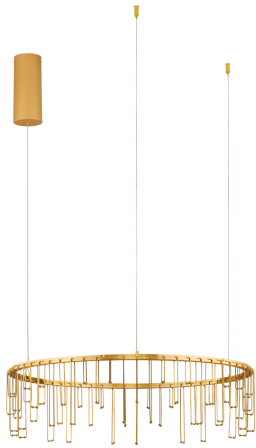

NOVA LUCE

PRODUCT DATASHEET

Version: 001

PRODUCT PHOTOGRAPH

TECHNICAL DRAWING

GENERAL INFORMATION

Product Code	9186974
Collection	Indoor
Product Category	Suspension
Product Family	Stellar
Mounting Location	Wall
Application Environment	Indoor
Specifications	N/A

DIMENSION & WEIGHT

LxWxH (cm)	D: 65 H: 150
Cut Out (cm)	N/A
Weight (Kgr)	1.7

MATERIAL & COLOR

Product Color	Gold
Body Material	Copper & Aluminium

APPLICATION & MOUNTING

Ambient Working Temp.	Max 45°C
Type of Protection	IP20
Dimmable	Yes
Type of Dimming	Triac
Mounting type	Surface
Mounting Depth (cm)	N/A
Led Module Replaceable	No
Light Source	LED