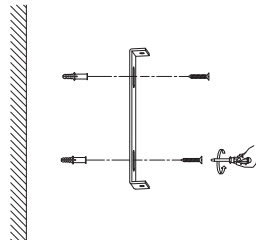

NOVA LUCE

9028861

1

Turn off the general switch

2

Drill holes & apply plastic anchors
With screws

3

Connect the wires

4

Apply the side screws

5

Apply the bulb

6

Apply the glass
& The side screws

7

Turn on the general switch