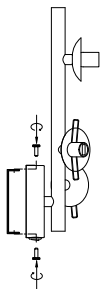

NOVA LUCE

9028861

1

Turn off the general switch

2

Drill holes & apply plastic anchors
With screws

3

Connect the wires

4

Apply the side screws

5

Apply the bulb

6

Apply the glass
& The side screws

7

Turn on the general switch