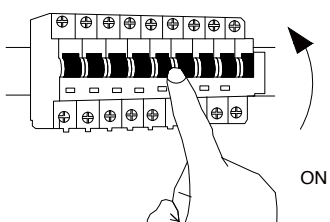

NOVA LUCE

9028861

1

Turn off the general switch

2

Drill holes & apply plastic anchors
With screws

3

Connect the wires

4

Apply the side screws

5

Apply the bulb

6

Apply the glass
& The side screws

7

Turn on the general switch