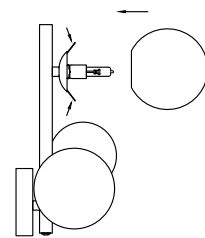

NOVA LUCE

9028861

1

Turn off the general switch

2

Drill holes & apply plastic anchors
With screws

3

Connect the wires

4

Apply the side screws

5

Apply the bulb

6

Apply the glass
& The side screws

7

Turn on the general switch