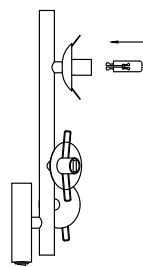

NOVA LUCE

9028861

1

Turn off the general switch

2

Drill holes & apply plastic anchors
With screws

3

Connect the wires

4

Apply the side screws

5

Apply the bulb

6

Apply the glass
& The side screws

7

Turn on the general switch