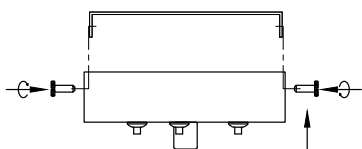

NOVA LUCE

9009249

1

Turn off the general switch

2

Drill holes & apply plastic anchors
With screws

3

Connect the wires

4

Apply the side screws

5

Apply the bulb

6

Apply the glass

7

Turn on the general switch