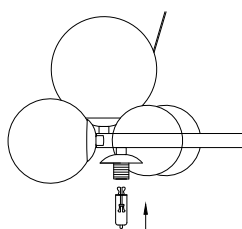

NOVA LUCE

9009249

1

Turn off the general switch

2

Drill holes & apply plastic anchors
With screws

3

Connect the wires

4

Apply the side screws

5

Apply the bulb

6

Apply the glass

7

Turn on the general switch