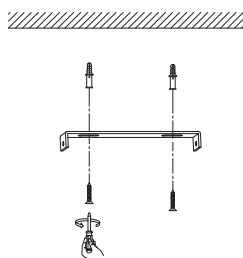

NOVA LUCE

9009249

1

Turn off the general switch

2

Drill holes & apply plastic anchors
With screws

3

Connect the wires

4

Apply the side screws

5

Apply the bulb

6

Apply the glass

7

Turn on the general switch