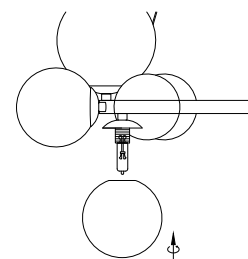

NOVA LUCE

9009249

1

Turn off the general switch

2

Drill holes & apply plastic anchors
With screws

3

Connect the wires

4

Apply the side screws

5

Apply the bulb

6

Apply the glass

7

Turn on the general switch