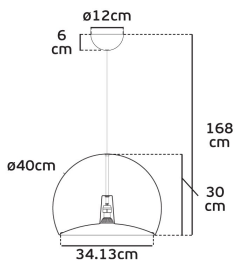

SINCE 1978

LEADING LIGHT

Product Datasheet

vkleadinglight.gr

Nami

VK/04391/PE/B

Pendant light, 220-240V, GU10, Max 12W (LED), included lamp LED 5W, 3000K, 435lm, IP20, ø40x30cm, black

IP20

Dimensions

Gallery

Pendant Lights

Nami

Downloads

VK Leading Light

Since 1978

Technical Specifications	
Power	Max 12W (LED)
Voltage	220-240V
Lampholder	GU10
Fitting	Pendant
Type	Light
Safety class	
IP Rating	IP20
Cable Length	1.3m
Working temperature	-20-45°C
PAGE	128 Decorative 2024
NICKNAME	Nami

Physical Specifications	
Cable	black textile
Color	Black shade + canopy
Material	Metal shade, black textile cable, metal canopy
Width	ø40cm
Length	168cm
Height	30cm
Net weight of product (kg)	1.90
Gross weight with inner box (kg)	3.60