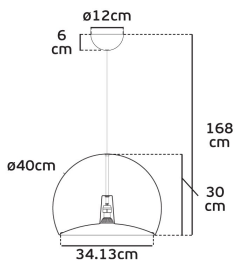

Dimensions