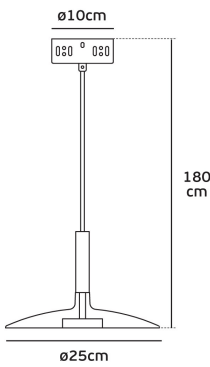

Dimensions