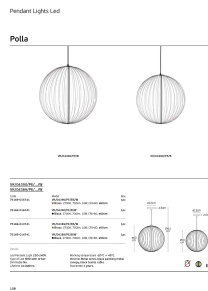

SINCE 1978

Product Datasheet

LEADING LIGHT

vkleadinglight.gr

Polla

VK/04389/PE/BS/W

Pendant light LED, 220-240V, 10W, 2700K, 700lm, CRI>80, IP20, ø50cm, brass

IP20

Dimensions

Gallery

Downloads

VK Leading Light

Since 1978

Technical Specifications	
Kelvin	2700K
Power	10W
Voltage	220-240V
Fitting	LED Pendant
Type	Light
Safety class	
Light source	SMD
IP Rating	IP20
CRI	CRI>80
Dimmable	
Lifetime	10.000hrs
Cable Length	1.3m
Working temperature	-20-45°C
PAGE	108 Decorative 2024
NICKNAME	Polla

Physical Specifications	
Cable	black textile
Color	Brass
Material	Metal wires, black painting metal canopy, black textile cable
Width	ø50cm
Height	186.1cm
Net weight of product (kg)	1.20
Gross weight with inner box (kg)	1.70