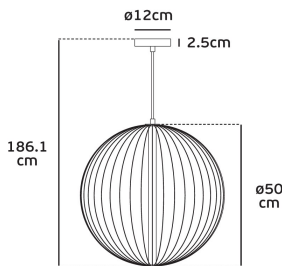

SINCE 1978

Product Datasheet

LEADING LIGHT

vkleadinglight.gr

Polla

VK/04389/PE/BS/W

Pendant light LED, 220-240V, 10W, 2700K, 700lm, CRI>80, IP20, ø50cm, brass

IP20

Dimensions

Gallery

Downloads

VK Leading Light

Since 1978

Technical Specifications	
Kelvin	2700K
Power	10W
Voltage	220-240V
Fitting	LED Pendant
Type	Light
Safety class	
Light source	SMD
IP Rating	IP20
CRI	CRI>80
Dimmable	
Lifetime	10.000hrs
Cable Length	1.3m
Working temperature	-20-45°C
PAGE	108 Decorative 2024
NICKNAME	Polla

Physical Specifications	
Cable	black textile
Color	Brass
Material	Metal wires, black painting metal canopy, black textile cable
Width	ø50cm
Height	186.1cm
Net weight of product (kg)	1.20
Gross weight with inner box (kg)	1.70