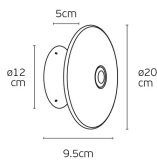

### Dimensions

Physical Specifications	
Family	Sora
Color	White
Material	Glass + Aluminum
Width	ø20cm
Length	ø20cm
Height	9.5cm
Net weight of product (kg)	1.06kg
Gross weight with inner box (kg)	1.60kg
Width (inner box)	15.2cm
Length (inner box)	30.7cm
Height (inner box)	25cm