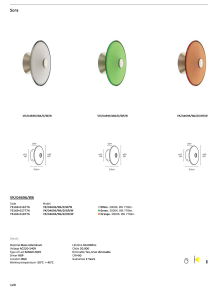

Gallery

Downloads

VK Leading Light

Since 1978