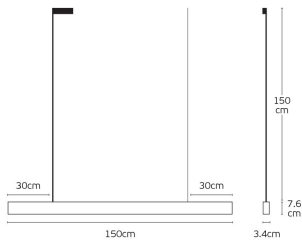

### Dimensions

Physical Specifications	
Color	White
Material	Aluminium
Width	3.4cm
Length	150cm
Height	7.6cm
Width (inner box)	5cm
Length (inner box)	11cm
Height (inner box)	156.5cm

Illumination Data	
Lumen	5.756lm
Beam angle	38°
Lighting direction	